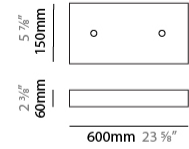

1. To build a product code in our configurator select the specify button on the base model # product page
2. To build a manual product code on this datasheet choose from the options listed below in blue font and add the suffix to the base model #

GENERAL

Series: Cosmos Square
Brand: Quasar
Division: Design
Mounting Type: Suspension
Mounting Location: Ceiling
Subcategory: Ambient

PHYSICAL

Shape: Rectangle
Length (mm): 875
Length (in): 34 7/16
Width (mm): 395
Width (in): 15 9/16
Height (mm): 250
Height (in): 9 13/16
Max. Overall Height (mm): 2250
Max. Overall Height (in): 88 9/16
Light Distribution: Omnidirectional
Weight (kg): 4
Weight (lbs): 8.82
Fixture Finish: [NIC / BRA / BBR](#)
Fixture Material: Metal
Cable Details: 2000mm Cable
Upon Request: Custom Sizes Optional Dowlight upon request

ELECTRICAL

Lamp Type: LED
Input Wattage (W): 57.6
Dimming: [Non-Dimming / Phase Dimming (120vac Only)](#)
Driver Included: Yes
Driver Location: Integrated
Driver Type: Constant Voltage - Universal
Driver Class: Class 2
Input Voltage (V): 120 - 277
Output Voltage (V): 12
Upon Request: (Not included - see components) Integral: 0-10Vdc dimming

LED

Number of LEDs: 96
Color Temperature (°K): [2400 / 2800](#)
Max. Delivered Lumen (lm): 2880 (2800K)
CRI: >90 CRI
Lamp Life (hrs): 50000

OPTICAL

RATINGS AND CERTIFICATIONS

Certified By: Certified for North American Standards
IP rating: IP20