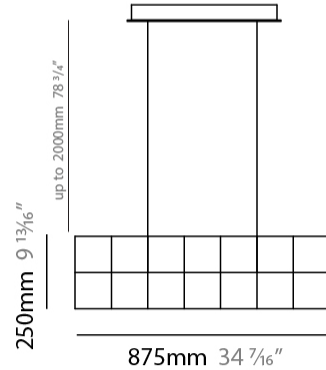

1. To build a product code in our configurator select the specify button on the base model # product page
2. To build a manual product code on this datasheet choose from the options listed below in blue font and add the suffix to the base model #

GENERAL

Series: Cosmos Square
Brand: Quasar
Division: Design
Mounting Type: Suspension
Mounting Location: Ceiling
Subcategory: Ambient

PHYSICAL

Shape: Rectangle
Length (mm): 875
Length (in): 34 7/16
Width (mm): 395
Width (in): 15 9/16
Height (mm): 250
Height (in): 9 13/16
Max. Overall Height (mm): 2250
Max. Overall Height (in): 88 9/16
Light Distribution: Omnidirectional
Weight (kg): 4
Weight (lbs): 8.82
Fixture Finish: [NIC / BRA / BBR](#)
Fixture Material: Metal
Cable Details: 2000mm Cable
Upon Request: Custom Sizes Optional Dowlight upon request

ELECTRICAL

Lamp Type: LED
Input Wattage (W): 57.6
Dimming: [Non-Dimming / Phase Dimming (120vac Only)](#)
Driver Included: Yes
Driver Location: Integrated
Driver Type: Constant Voltage - Universal
Driver Class: Class 2
Input Voltage (V): 120 - 277
Output Voltage (V): 12
Upon Request: (Not included - see components) Integral: 0-10Vdc dimming

LED

Number of LEDs: 96
Color Temperature (°K): [2400 / 2800](#)
Max. Delivered Lumen (lm): 2880 (2800K)
CRI: >90 CRI
Lamp Life (hrs): 50000

OPTICAL

RATINGS AND CERTIFICATIONS

Certified By: Certified for North American Standards
IP rating: IP20