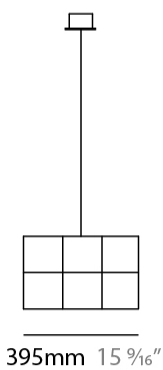

1. To build a product code in our configurator select the specify button on the base model # product page
2. To build a manual product code on this datasheet choose from the options listed below in blue font and add the suffix to the base model #

GENERAL

Series: Cosmos Square
Brand: Quasar
Division: Design
Mounting Type: Suspension
Mounting Location: Ceiling
Subcategory: Ambient

PHYSICAL

Shape: Rectangle
Length (mm): 875
Length (in): 34 7/16
Width (mm): 395
Width (in): 15 9/16
Height (mm): 250
Height (in): 9 13/16
Max. Overall Height (mm): 2250
Max. Overall Height (in): 88 9/16
Light Distribution: Omnidirectional
Weight (kg): 4
Weight (lbs): 8.82
Fixture Finish: [NIC / BRA / BBR](#)
Fixture Material: Metal
Cable Details: 2000mm Cable
Upon Request: Custom Sizes Optional Dowlight upon request

ELECTRICAL

Lamp Type: LED
Input Wattage (W): 57.6
Dimming: [Non-Dimming / Phase Dimming (120vac Only)](#)
Driver Included: Yes
Driver Location: Integrated
Driver Type: Constant Voltage - Universal
Driver Class: Class 2
Input Voltage (V): 120 - 277
Output Voltage (V): 12
Upon Request: (Not included - see components) Integral: 0-10Vdc dimming

LED

Number of LEDs: 96
Color Temperature (°K): [2400 / 2800](#)
Max. Delivered Lumen (lm): 2880 (2800K)
CRI: >90 CRI
Lamp Life (hrs): 50000

OPTICAL

RATINGS AND CERTIFICATIONS

Certified By: Certified for North American Standards
IP rating: IP20